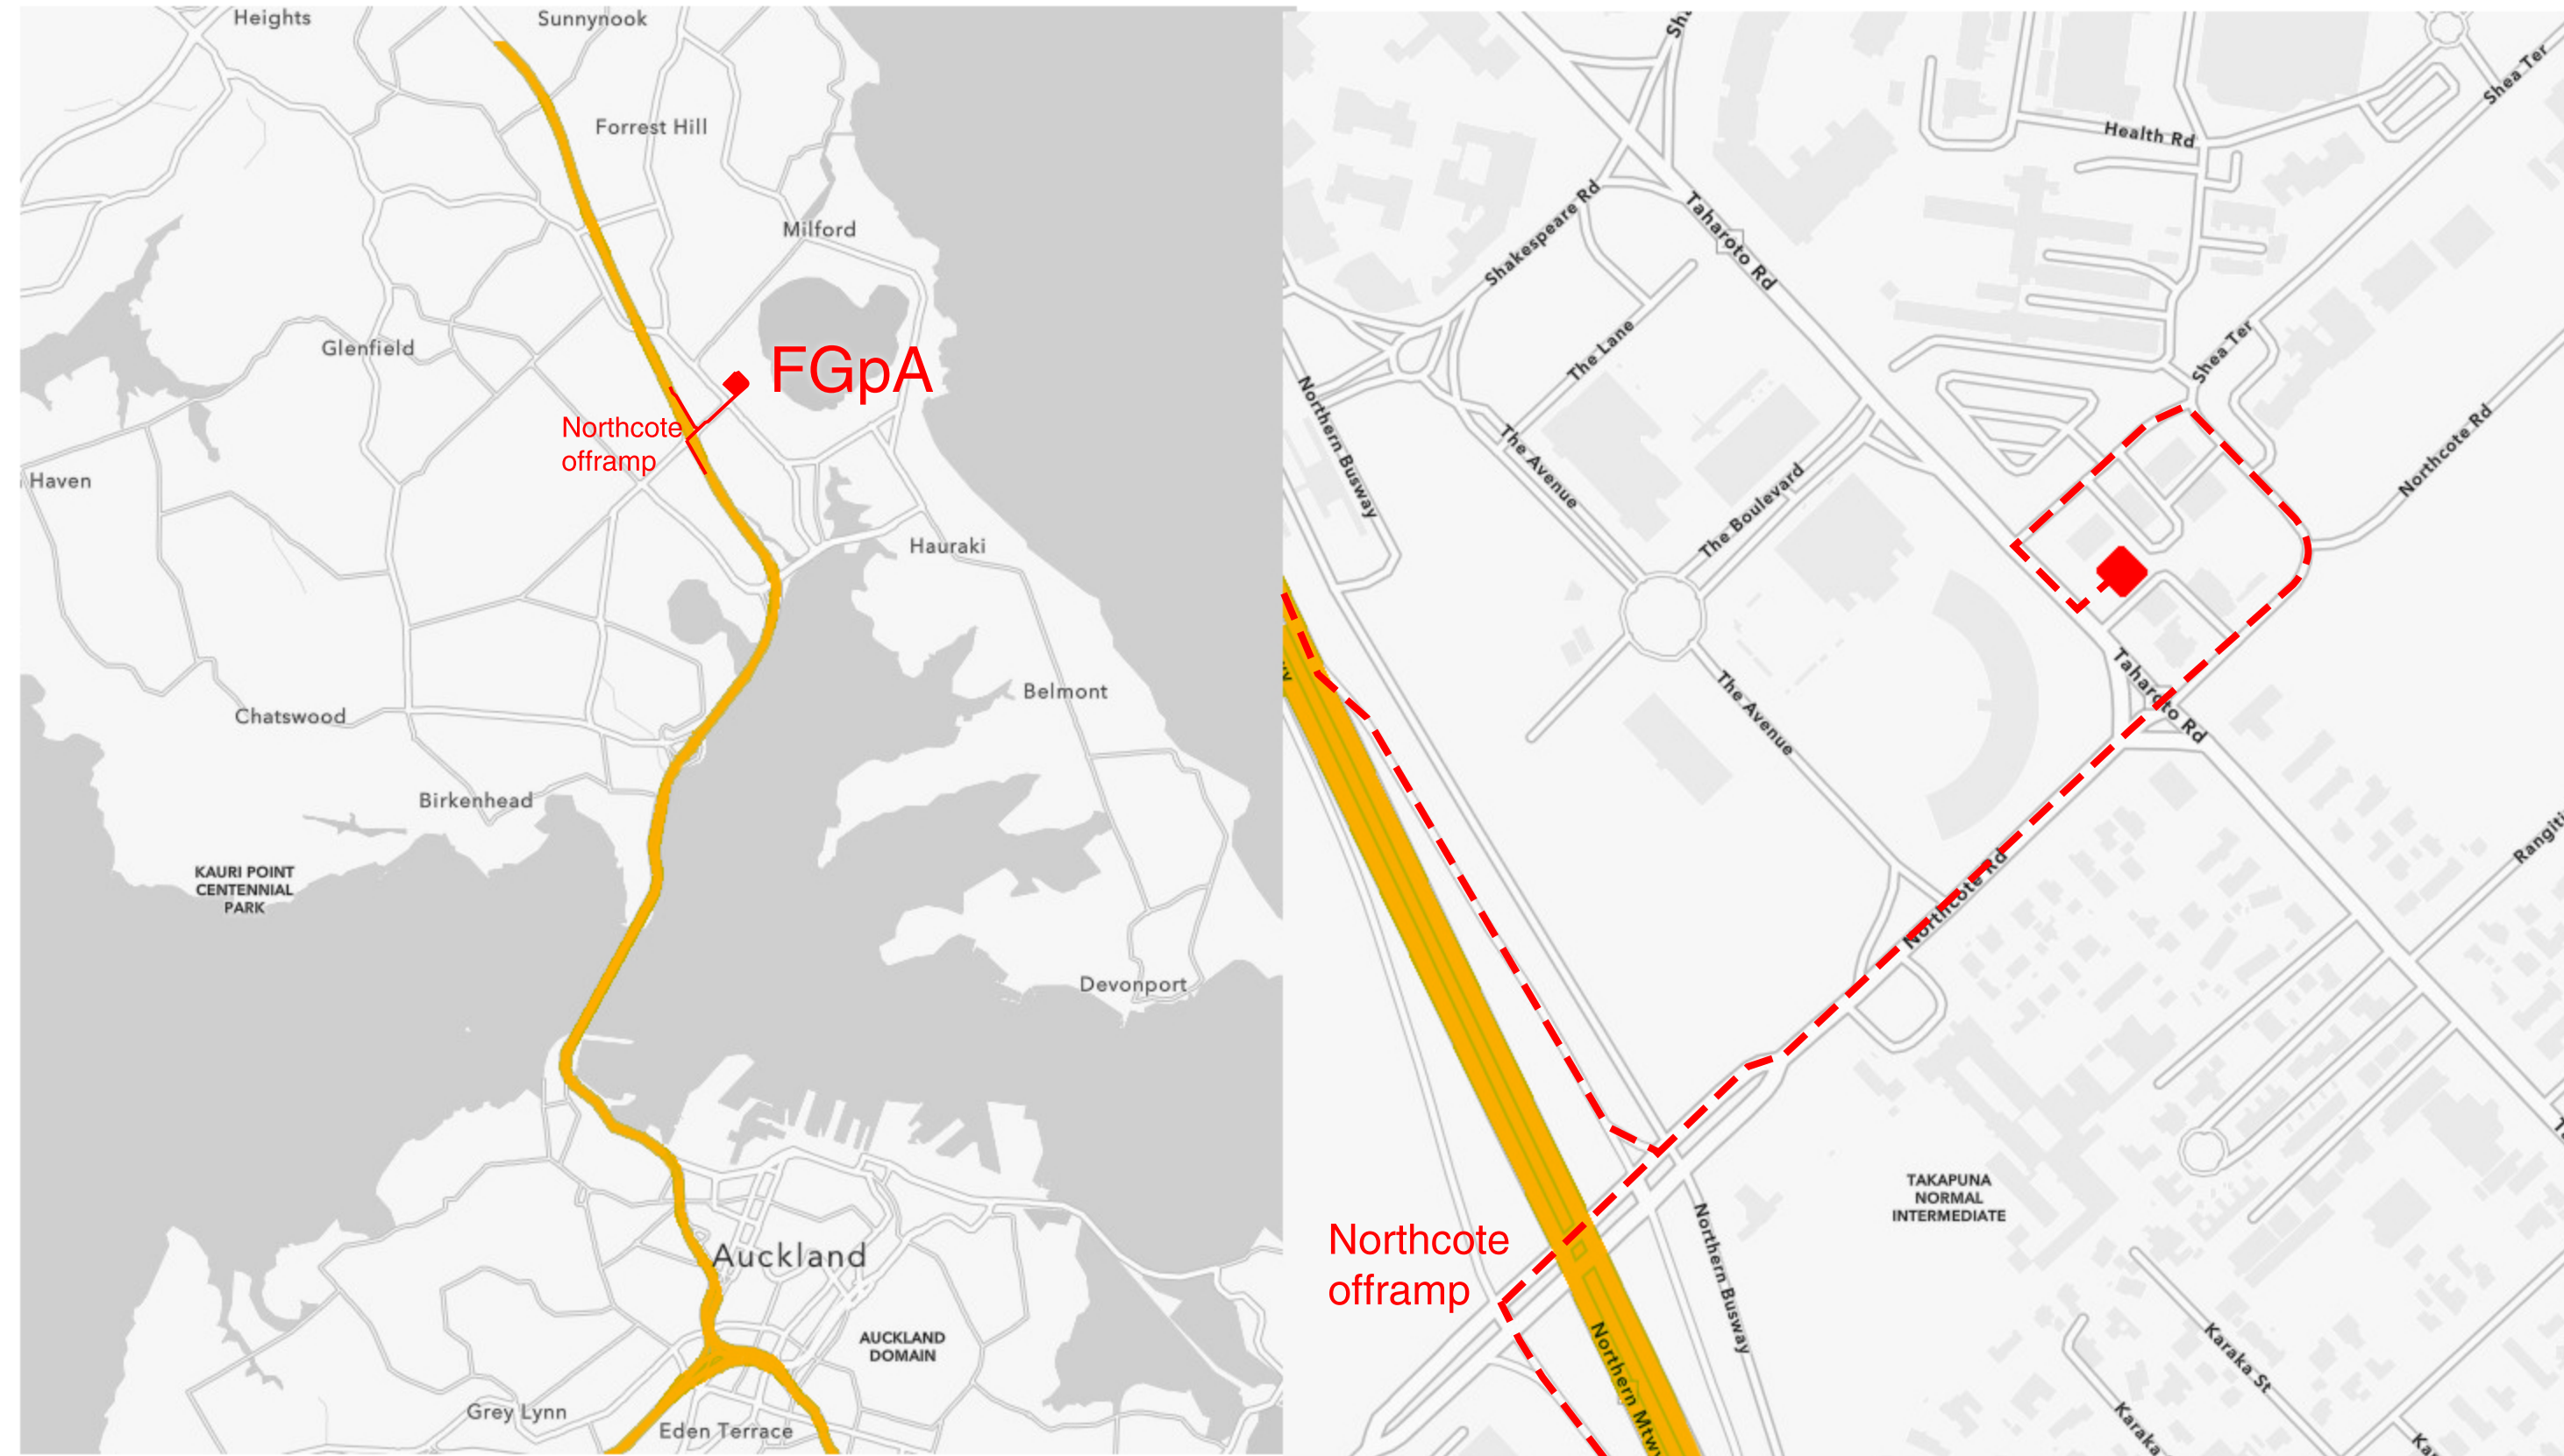

# AUCKLAND

- From the Motorway (north & south)
- Take the Northcote offramp.
- Go straight through the intersection at Northcote and Taharoto roads.
- Follow the road around to the left and turn left into Shea terrace, then turn left into Taharoto Road.
- Francis Group Architects is the first driveway access on the left.
- Park outside under the tree, No. 41 Taharoto Road.